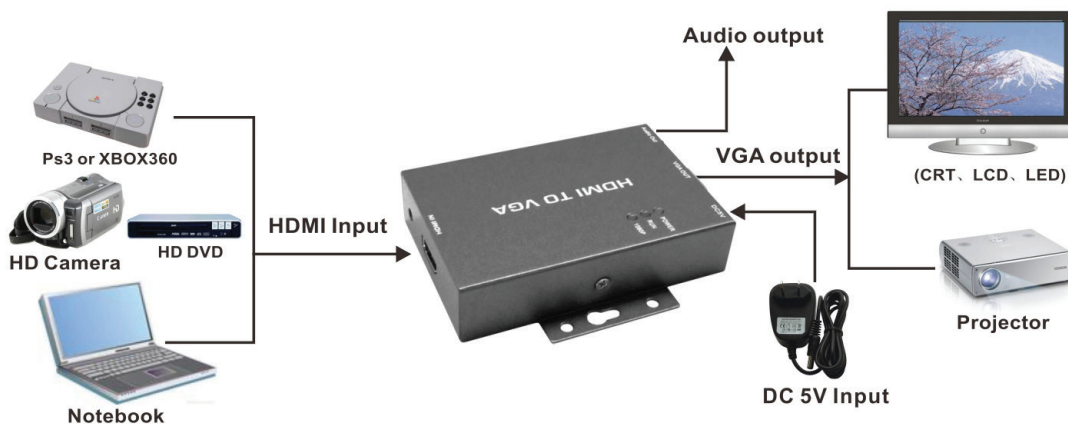

LG-HVAD

HDMI TO VGA CONVERTER

LG-HVAD accepts one HDMI input and converts into one VGA output signal.

Features

- No need any software, plug and play.
- All the hardware conversion processing, with images of high definition, good brightness high image quality.
- Support HDMI1.3 version, automatic detection HDCP.

Specification

HDMI Input support	480p/720p/1080p/60Hz,50Hz.
VGA Output Resolution	Will change with the input of the HDMI signal change. 1280*720@60Hz,50Hz
Audio output	Analog stereo Audio(0.5~1.5Volts p-p)
Power input	DC5V, 0.5A
HDMI input	Connect PS3/XBOX360/PC; Graphics/HD Player/Blu-ray DVD/HD set-top Box/Notebook Computers
VGA signal output	Connect the projector or LCD/LED Monitor
Audio output	Connect stereo amplifier or headset
Product weight	0.2Kg
Shipping weight	0.4kg
Product dimension (WxHxD)	100x20x80mm
Shipping dimension (WxHxD)	110x90x90mm