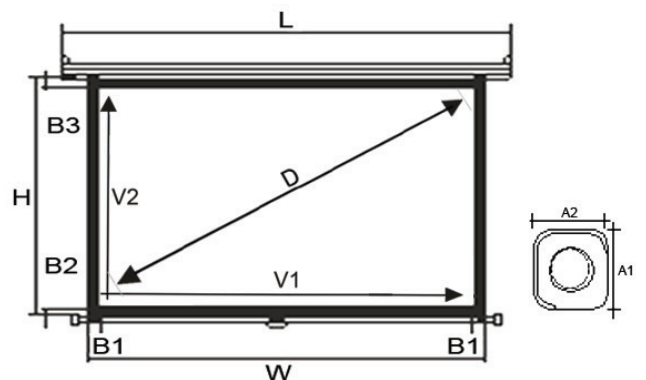

## SPECTRA PRO SERIES

SELF LOCK 16:10 FIBER GLASS

The Spectra Pro series projection screens are available in variable sizes with an option of SELF LOCK and the material is high gained Fiber Glass Matte white.

### Specification

	LG-SP93	LG-SP109
Screen Type	Self lock	Self lock
Mount Type	Ceiling & Wall mount	Ceiling & Wall mount
Screen Fabric	Fiber Glass Matte White	Fiber Glass Matte White
Aspect Ratio	16:10	16:10
Gain	1.2	1.2
Case Color	White	White
Projection Type	Front	Front
Screen Size Diagonal	93"	109"
Viewing Area (V1xV2)	2000x1250	2345x1465
Height (H)	1570	1785
Width (W)	2060	2405
Length (L)	2123	2468
B1xB2xB3	30x20x300	30x20x300
Casing Size (A1xA2)	85x85	85x85
Pelmet size (LxWxD)	2780x150x150	3080x150x150
Fabric Thickness	0.5	0.5
Product Weight	9.0 Kg	10.0 Kg
Shipping Weight	10.0 Kg	11.0 Kg
Shipping Dimension (LxWxH)	2220x140x130	2540x150x130

\*Dimensions in mm