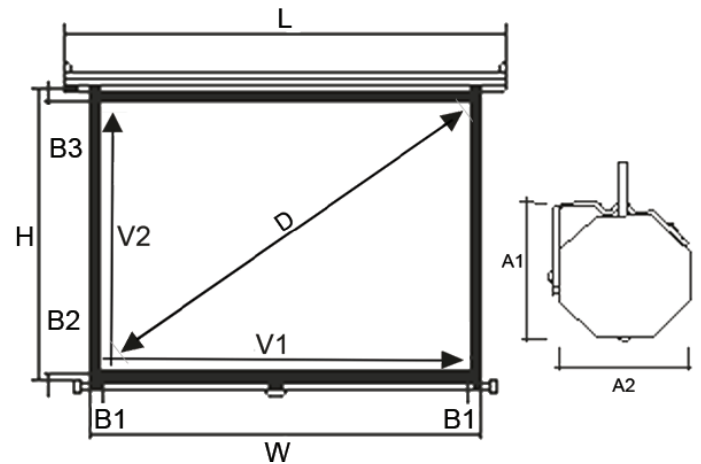

### SELF LOCK 4:3

The Premier series projection screens are available in variable sizes with an option of SELF LOCK and the material is high gained Matte white.

### Specification

	LGP-84	LGP-100	LGP-120	LGP-150
Screen Type	Self lock	Self lock	Self lock	Self lock
Mount Type	Ceiling & Wall mount	Ceiling & Wall mount	Ceiling & Wall mount	Ceiling & Wall mount
Screen Fabric	Matte white	Matte white	Matte white	Matte white
Aspect Ratio	4:3	4:3	4:3	4:3
Gain	1.1	1.1	1.1	1.1
Case Color	White	White	White	White
Projection Type	Front	Front	Front	Front
Screen Size Diagonal	84"	100"	120"	150"
Viewing Area (V1xV2)	1710x1280	2030x1520	2440x1830	3050x2290
Height (H)	1320	1560	1870	2330
Width (W)	1770	2090	2500	3110
Length (L)	1835	2155	2585	3180
B1xB2xB3	30x30x20	30x30x20	30x30x20	30x30x20
Casing Size (A1xA2)	80x70	80x70	80x70	85x85
Pelmet size (LxWxD)	1935x150x150	2255x150x150	2685x150x150	3280x150x150
Fabric Thickness	0.42	0.42	0.42	0.5
Product Weight	7.0 Kg	7.0 Kg	9.0 Kg	13.0 Kg
Shipping Weight	9.0 Kg	9.0 Kg	11.0 Kg	15.0 Kg
Shipping Dimension (LxWxH)	1895x135x125	2230x140x130	2660x140x130	3250x160x140

\*Dimensions in mm