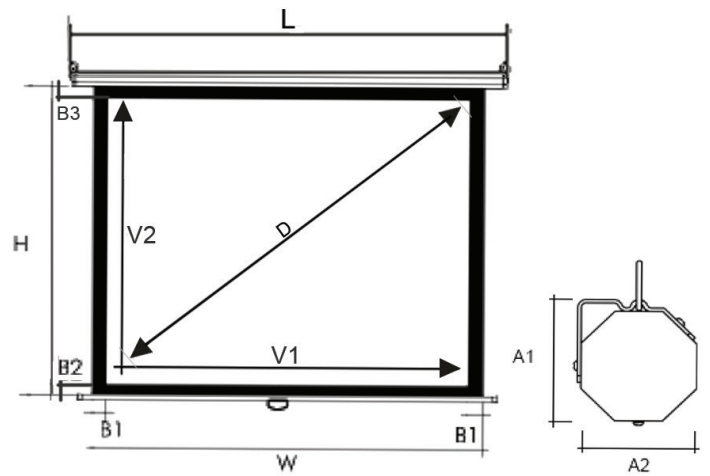

### SELF LOCK 4:3

The Classic series projection screens are available in variable sizes with an option of SELF LOCK and the material is high gained Matte white.

### Specification

	LG-CS84	LG-CS100	LG-CS120
Screen Type	Self lock	Self lock	Self lock
Mount Type	Ceiling & Wall mount	Ceiling & Wall mount	Ceiling & Wall mount
Screen Fabric	Matte white	Matte white	Matte white
Aspect Ratio	4:3	4:3	4:3
Gain	1.0	1.0	1.0
Case Color	White	White	White
Projection Type	Front	Front	Front
Screen Size Diagonal	84"	100"	120"
Viewing Area (V1xV2)	1710x1280	2030x1520	2440x1830
Height (H)	1320	1560	1870
Width (W)	1770	2090	2500
Length (L)	1835	2155	2585
B1xB2xB3	30x30x20	30x30x20	30x30x20
Casing Size (A1xA2)	80x70	80x70	80x70
Pelmet size (LxWxD)	1935x150x150	2255x150x150	2685x150x150
Fabric Thickness	0.4	0.4	0.4
Product Weight	5.5 Kg	7.0 Kg	9.0 Kg
Shipping Weight	7.0 Kg	8.0 Kg	11.0 Kg
Shipping Dimension (LxWxH)	1910x140x120	2020x140x130	2650x130x120

\*Dimensions in mm