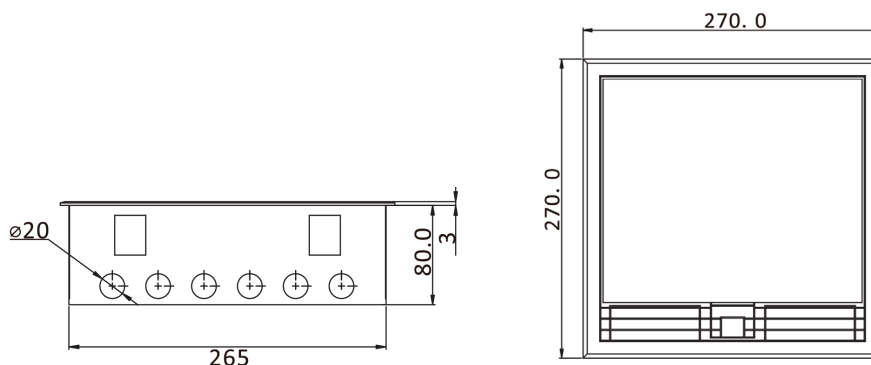

### Features

- The product is an One box solution for many applications.
- Configurable with removable modules.
- It is mainly used for Audio/Video Design.
- It is made up of steel and PVC.
- Comes with flat plate inside where the ports can be customized.
- Colour available :- Grey

### Specification

Floor Cut Out	265 x 265mm
Floor Box Depth	80mm
Plug Top Clearance	30mm
Overall Frame & Lid	270 x 270mm
Frame Lid Recess	8mm
<b>Physical</b>	
Product Weight	3.5 Kg
Shipping Weight	4.0 Kg
Shipping Dimension	300x290x100 mm (LxWxH)

\*Dimensions in mm