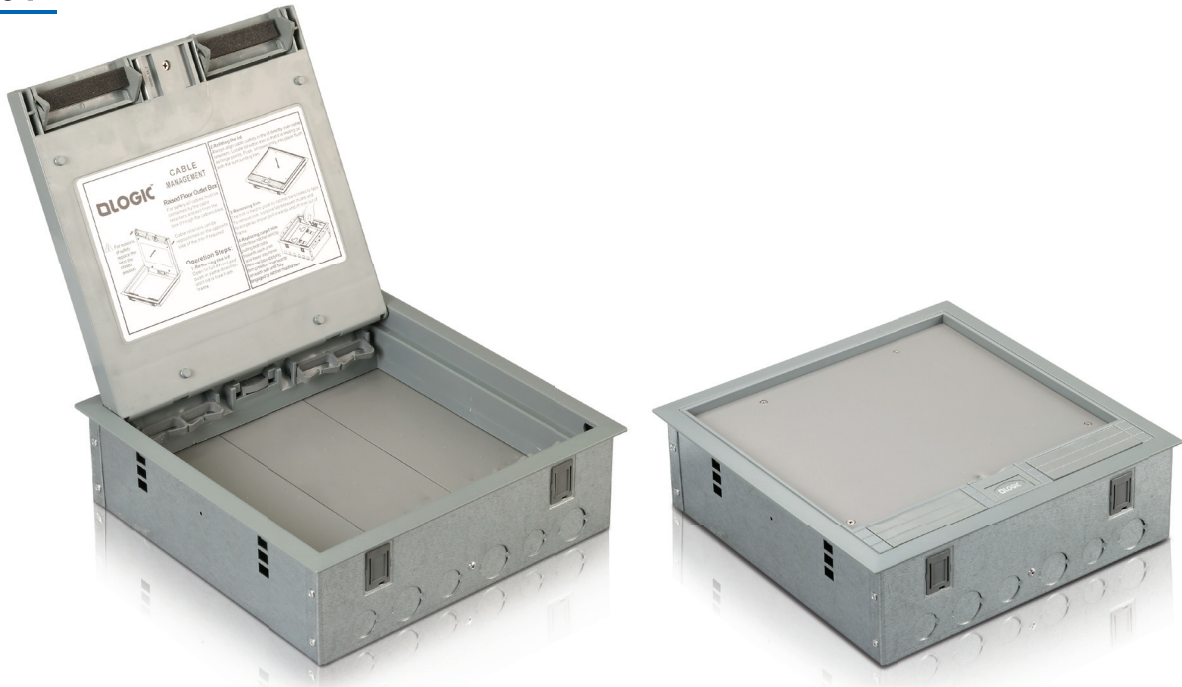

## LG-FB201

### Features

- The product is an One box solution for many applications.
- Configurable with removable modules.
- It is mainly used for Audio/Video Design.
- It is made up of steel and PVC.
- Comes with flat plate inside where the ports can be customized.
- Colour available :- Grey

### Specification

Floor Cut Out	265 x 265mm
Floor Box Depth	80mm
Plug Top Clearance	30mm
Overall Frame & Lid	270 x 270mm
Frame Lid Recess	8mm
<b>Physical</b>	
Product Weight	3.5 Kg
Shipping Weight	4.0 Kg
Shipping Dimension	300x290x100 mm (LxWxH)