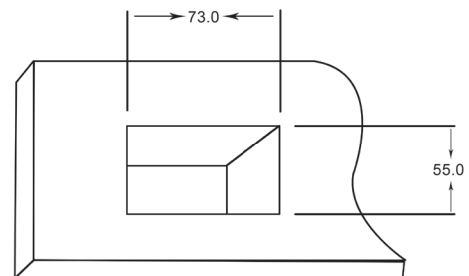

FIXED FACE PLATE LF-104 (PIGTAIL TYPE)

Features

- LF-104 is a single front faceplate with VGA, 3.5mm Audio and HDMI.
- This standard faceplate comes with female connectors on the front, pigtail cables on the other end.
- Product is made up of Aluminium.
- Product Weight : 0.2 Kg
- Product Dimension : 115x71x243 mm (WxHxD)
- Shipping Weight : 0.4 Kg
- Shipping Dimension : 137x84x80 mm (WxHxD)
- Colour available : Black

Connectivity

- 1 x VGA
- 1 x HDMI
- 1 x 3.5mm Audio
- Back box will be optional.

*Dimensions in mm