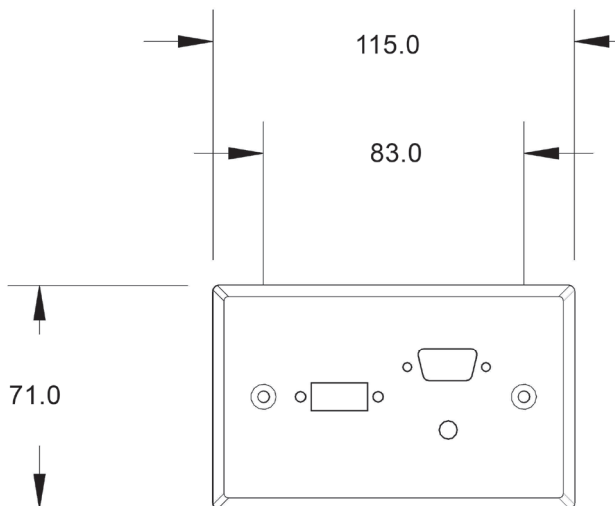

FIXED FACE PLATE LF-104 (PIGTAIL TYPE)

Features

- LF-104 is a single front faceplate with VGA, 3.5mm Audio and HDMI.
- This standard faceplate comes with female connectors on the front, pigtail cables on the other end.
- Product is made up of Aluminium.
- Product Weight : 0.2 Kg
- Product Dimension : 115x71x243 mm (WxHxD)
- Shipping Weight : 0.4 Kg
- Shipping Dimension : 137x84x80 mm (WxHxD)
- Colour available : Black

Connectivity

- 1 x VGA
- 1 x HDMI
- 1 x 3.5mm Audio
- Back box will be optional.

*Dimensions in mm