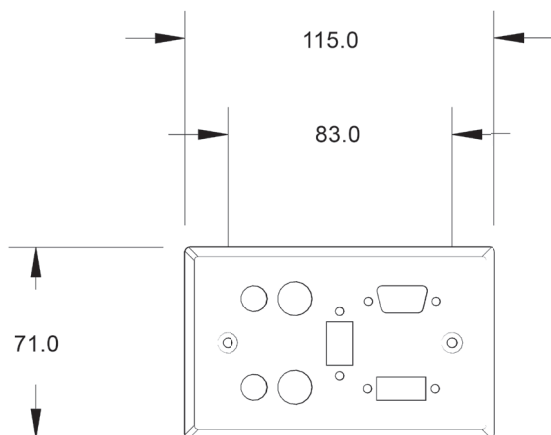

FIXED FACE PLATE

LF-102

Features

- LF-102 is a single front faceplate with HDMI, USB, Component, VGA, 3.5mm Audio and audio (R / L).
- This standard faceplate comes with female connectors on both the ends.
- Product is made up of Aluminium.
- Product Weight : 0.1 Kg
- Product Dimension : 115x71x42 mm (WxHxD)
- Shipping Weight : 0.3 Kg
- Shipping Dimension : 137x84x80 mm (WxHxD)
- Colour available : Black

Connectivity

- 1 x VGA
- 1 x HDMI
- 1 x USB
- 1 x 3.5mm Audio and Audio (R/L)
- 1 x Component
- Back box will be optional

*Dimensions in mm