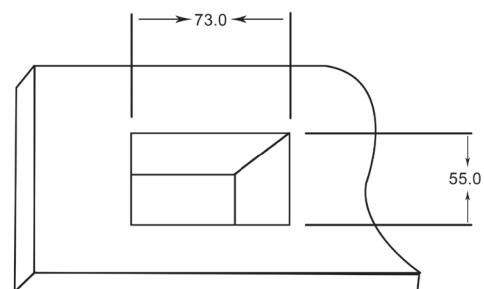

FIXED FACE PLATE

LF-102

Features

- LF-102 is a single front faceplate with HDMI, USB, Component, VGA, 3.5mm Audio and audio (R / L).
- This standard faceplate comes with female connectors on both the ends.
- Product is made up of Aluminium.
- Product Weight : 0.1 Kg
- Product Dimension : 115x71x42 mm (WxHxD)
- Shipping Weight : 0.3 Kg
- Shipping Dimension : 137x84x80 mm (WxHxD)
- Colour available : Black

Connectivity

- 1 x VGA
- 1 x HDMI
- 1 x USB
- 1 x 3.5mm Audio and Audio (R/L)
- 1 x Component
- Back box will be optional

*Dimensions in mm