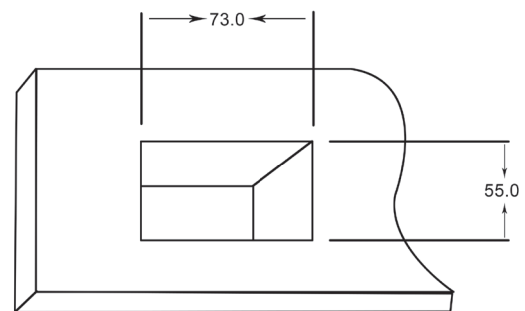

Connectivity

- 1 x RJ45 Network
- 1 x VGA
- 1 x 3.5mm Audio
- Back box will be optional