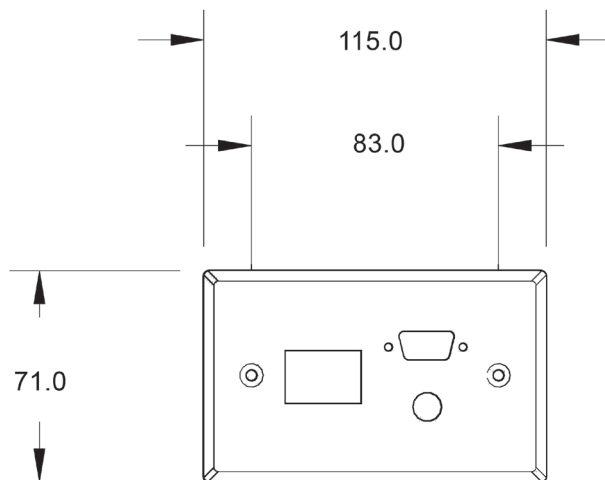

Connectivity

- 1 x RJ45 Network
- 1 x VGA
- 1 x 3.5mm Audio
- Back box will be optional