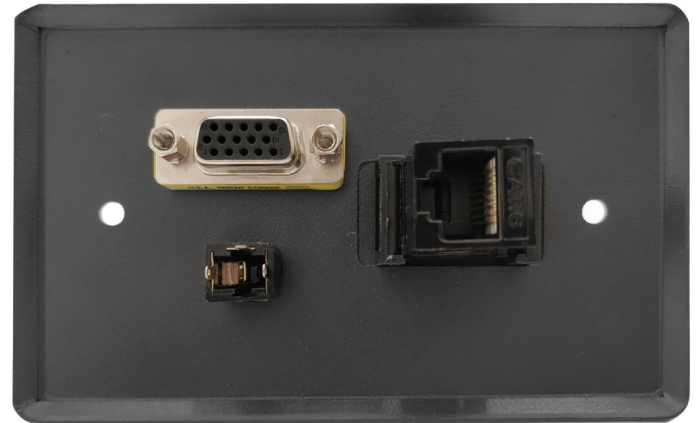

## FIXED FACE PLATE

### LF-101

### Features

- LF-101 is a single front faceplate with VGA, 3.5mm Audio and RJ45 Network.
- This standard faceplate comes with female connectors on both the ends.
- Product is made up of Aluminium.
- Product Weight : 0.1 Kg
- Product Dimension : 115x71x30 mm (WxHxD)
- Shipping Weight : 0.3 Kg
- Shipping Dimension : 137x84x80 mm (WxHxD)
- Colour available : Black

### Connectivity

- 1 x RJ45 Network
- 1 x VGA
- 1 x 3.5mm Audio
- Back box will be optional

\*Dimensions in mm